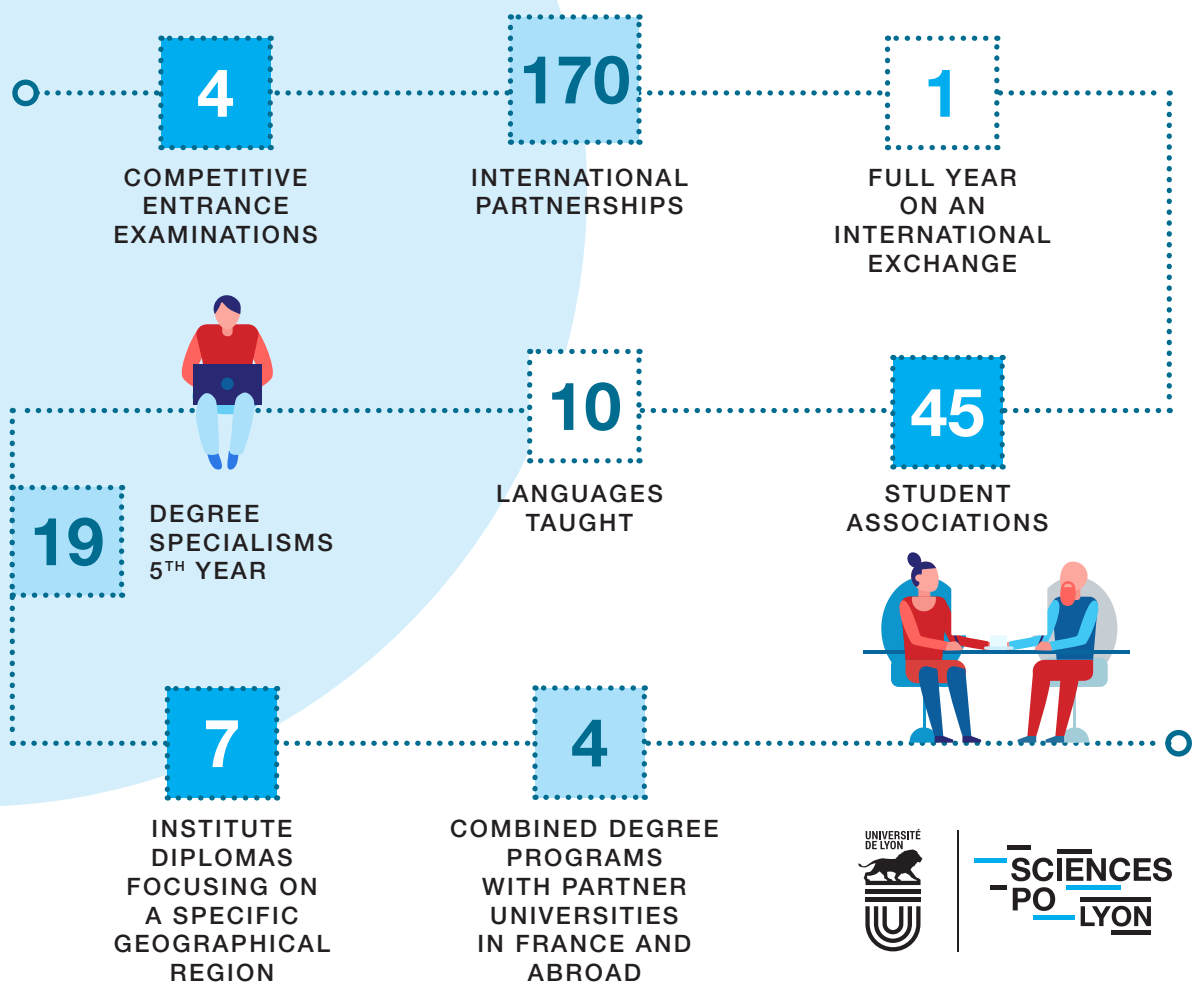

### Degree program

The degree program lasts five years and can be followed after award of the Baccalaureate. It allows students to build a career in harmony with their ambitions and to construct a bespoke professional pathway.

### The Institute

Founded in 1948, Sciences Po Lyon is a public higher education institute specialising in human and social sciences and training future executives in the public and private sectors.

Sciences Po Lyon is extremely proud of its dynamic community of students, alumni and teaching staff who continue to expand our outreach on a daily basis.

### Two campuses

LYON

SAINT-ÉTIENNE

### Some key figures

To find out more about our institute, degree programs and opportunities visit:  
[www.sciencespo-lyon.fr](http://www.sciencespo-lyon.fr)